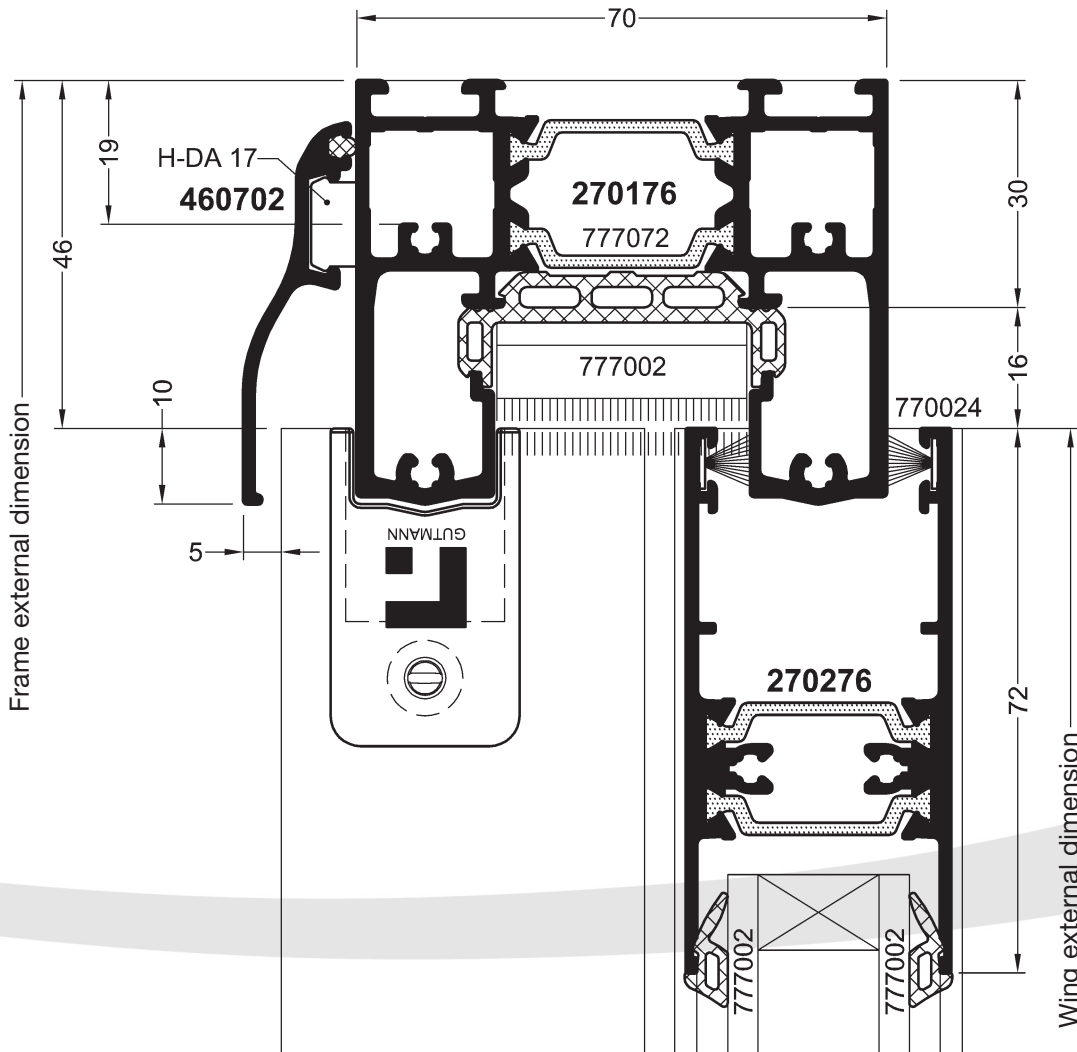

Serie	Bezeichnung	Symbol	Seite	Serie	Bezeichnung	Symbol	Seite
SC70	252142 two-way opening profile		7.1.04	SC70	272271 wing profile vertical		7.1.05
SC70	270173 frame profile		7.1.03	SC70	272272 wing profile horizontal		7.1.05
SC70	270175 frame profile vertical		7.1.03	SC70	272274 fly screen wing profile		7.1.06
SC70	270176 frame profile horizontal		7.1.03	SC70	460026 clip-on holder		7.1.06
SC70	270271 wing profile vertical		7.1.05	SC70	460034 additional profile		7.1.06
SC70	270276 wing profile horizontal		7.1.05	SC70	460701 additional to sash profile		7.1.06
SC70	272271 frame profile vertical		7.1.04	SC70	460702 cover rail		7.1.06
SC70	272172 frame profile horizontal		7.1.04	SC70	460703 additional to frame profile		7.1.03
SC70	270173 frame profile		7.1.04	SC70	460704 additional to frame profile		7.1.03
SC70	272174 fly screen frame profile		7.1.06				

Sliding window bottom intersection

Sliding above intersection

Sliding window vertical left intersection

Sliding window vertical right intersection

Sliding window opening 2,3 and 4 tracks intersection

Opening for 4 tracks intersection

Sliding window bottom intersection with fly screen

Sliding window above intersection with fly screen

SC70

Sliding System SC70

Sliding window bottom intersection

Sliding window left vertical intersection

Sliding window right vertical intersection

Sliding window opening 2, 3 and 4 tracks intersection

Opening for 4 tracks intersection

Sliding window above intersection

Sliding window bottom intersection with fly screen

Sliding window above intersection with fly screen