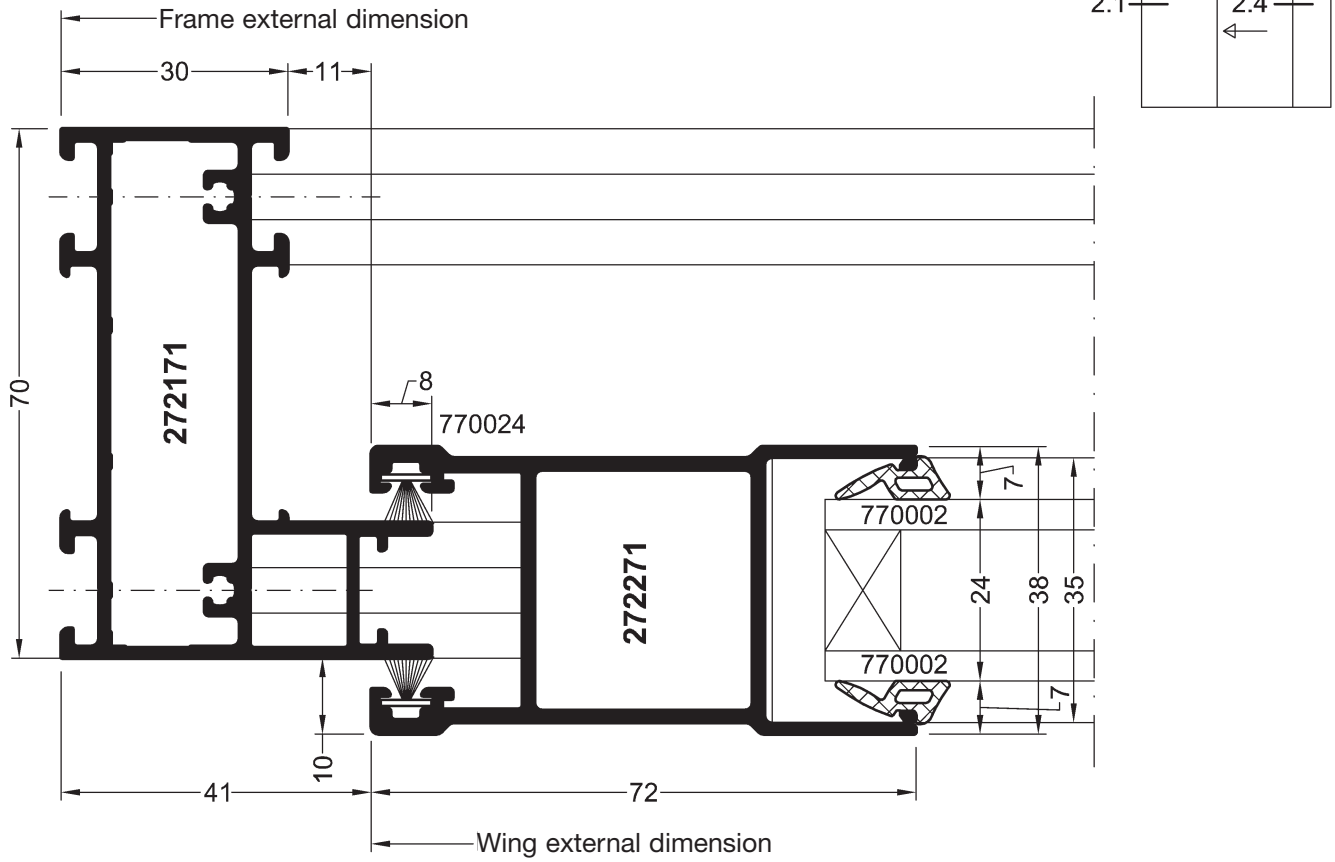

Serie	Bezeichnung	Symbol	Seite	Serie	Bezeichnung	Symbol	Seite
SC70	252142 two-way opening profile		7.1.04	SC70	272271 wing profile vertical		7.1.05
SC70	270173 frame profile		7.1.03	SC70	272272 wing profile horizontal		7.1.05
SC70	270175 frame profile vertical		7.1.03	SC70	272274 fly screen wing profile		7.1.06
SC70	270176 frame profile horizontal		7.1.03	SC70	460026 clip-on holder		7.1.06
SC70	270271 wing profile vertical		7.1.05	SC70	460034 additional profile		7.1.06
SC70	270276 wing profile horizontal		7.1.05	SC70	460701 additional to sash profile		7.1.06
SC70	272271 frame profile vertical		7.1.04	SC70	460702 cover rail		7.1.06
SC70	272172 frame profile horizontal		7.1.04	SC70	460703 additional to frame profile		7.1.03
SC70	270173 frame profile		7.1.04	SC70	460704 additional to frame profile		7.1.03
SC70	272174 fly screen frame profile		7.1.06				

Sliding window bottom intersection with fly screen

Sliding window above intersection with fly screen

SC70

Sliding System SC70

Sliding window bottom intersection

Sliding window left vertical intersection

Sliding window right vertical intersection

Sliding window opening 2, 3 and 4 tracks intersection

Opening for 4 tracks intersection

Sliding window above intersection

Sliding window bottom intersection with fly screen

Sliding window above intersection with fly screen