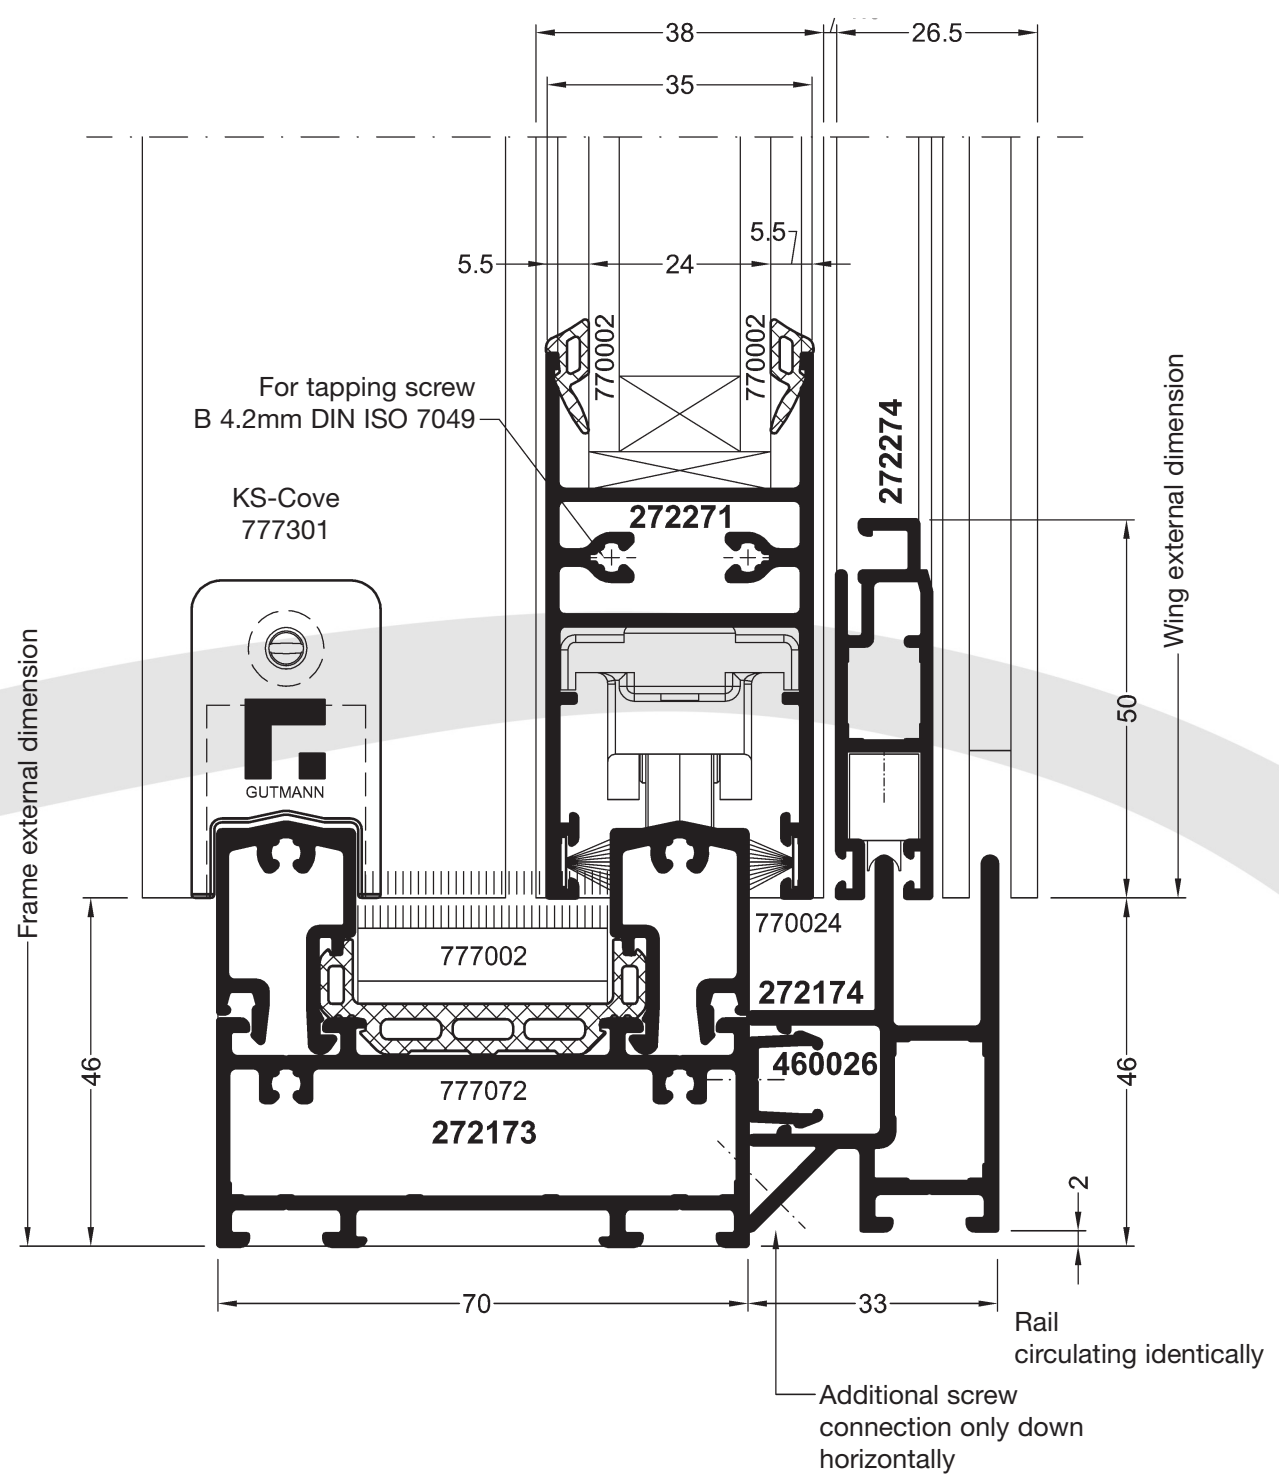

Serie	Bezeichnung	Symbol	Seite	Serie	Bezeichnung	Symbol	Seite
SC70	252142 two-way opening profile		7.1.04	SC70	272271 wing profile vertical		7.1.05
SC70	270173 frame profile		7.1.03	SC70	272272 wing profile horizontal		7.1.05
SC70	270175 frame profile vertical		7.1.03	SC70	272274 fly screen wing profile		7.1.06
SC70	270176 frame profile horizontal		7.1.03	SC70	460026 clip-on holder		7.1.06
SC70	270271 wing profile vertical		7.1.05	SC70	460034 additional profile		7.1.06
SC70	270276 wing profile horizontal		7.1.05	SC70	460701 additional to sash profile		7.1.06
SC70	272271 frame profile vertical		7.1.04	SC70	460702 cover rail		7.1.06
SC70	272172 frame profile horizontal		7.1.04	SC70	460703 additional to frame profile		7.1.03
SC70	270173 frame profile		7.1.04	SC70	460704 additional to frame profile		7.1.03
SC70	272174 fly screen frame profile		7.1.06				

Sliding window bottom intersection with fly screen

Sliding window above intersection with fly screen

SC70

Sliding System SC70

Sliding window bottom intersection

Sliding window left vertical intersection

Sliding window right vertical intersection

Sliding window opening 2, 3 and 4 tracks intersection

Opening for 4 tracks intersection

Sliding window above intersection

Sliding window bottom intersection with fly screen

Sliding window above intersection with fly screen