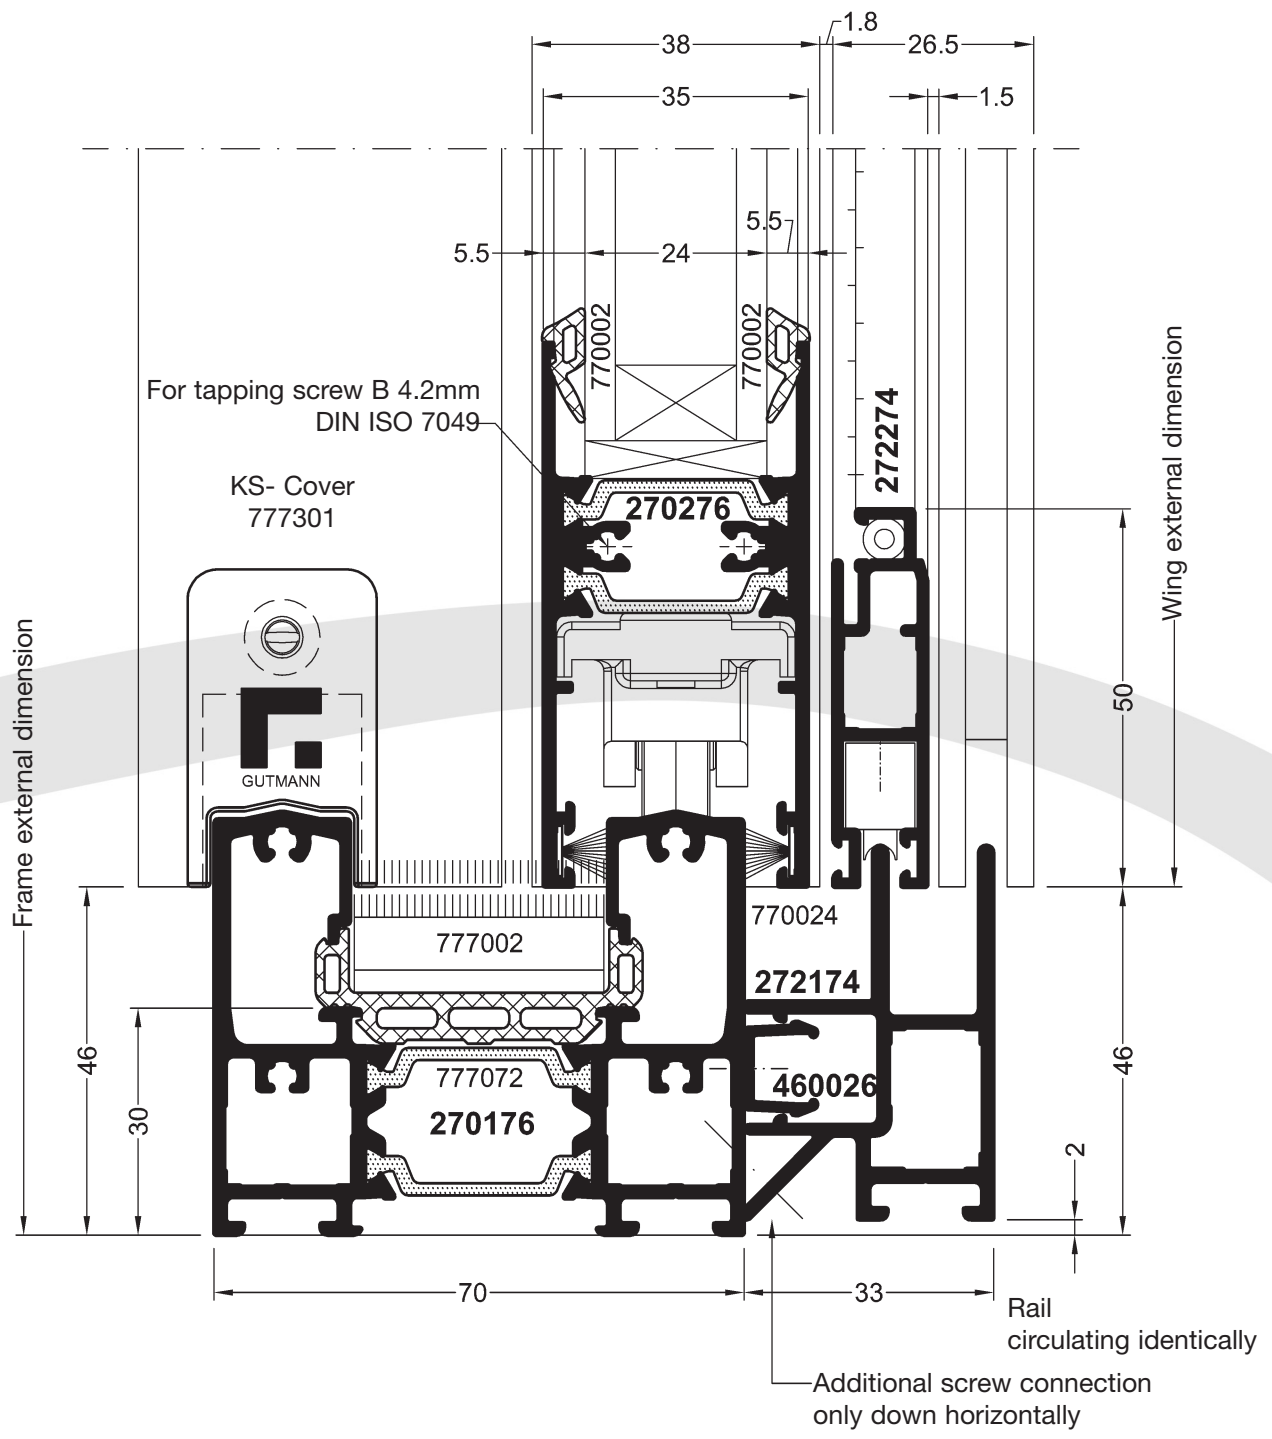

Serie	Bezeichnung	Symbol	Seite	Serie	Bezeichnung	Symbol	Seite
SC70	252142 two-way opening profile		7.1.04	SC70	272271 wing profile vertical		7.1.05
SC70	270173 frame profile		7.1.03	SC70	272272 wing profile horizontal		7.1.05
SC70	270175 frame profile vertical		7.1.03	SC70	272274 fly screen wing profile		7.1.06
SC70	270176 frame profile horizontal		7.1.03	SC70	460026 clip-on holder		7.1.06
SC70	270271 wing profile vertical		7.1.05	SC70	460034 additional profile		7.1.06
SC70	270276 wing profile horizontal		7.1.05	SC70	460701 additional to sash profile		7.1.06
SC70	272271 frame profile vertical		7.1.04	SC70	460702 cover rail		7.1.06
SC70	272172 frame profile horizontal		7.1.04	SC70	460703 additional to frame profile		7.1.03
SC70	270173 frame profile		7.1.04	SC70	460704 additional to frame profile		7.1.03
SC70	272174 fly screen frame profile		7.1.06				

Sliding window bottom intersection

Sliding above intersection

Sliding window vertical left intersection

Sliding window vertical right intersection

Sliding window opening 2,3 and 4 tracks intersection

Opening for 4 tracks intersection

Sliding window bottom intersection with fly screen

Sliding window above intersection with fly screen

SC70

Sliding System SC70

Sliding window bottom intersection

Sliding window left vertical intersection

Sliding window right vertical intersection

Sliding window opening 2, 3 and 4 tracks intersection

Opening for 4 tracks intersection

Sliding window above intersection

Sliding window bottom intersection with fly screen

Sliding window above intersection with fly screen