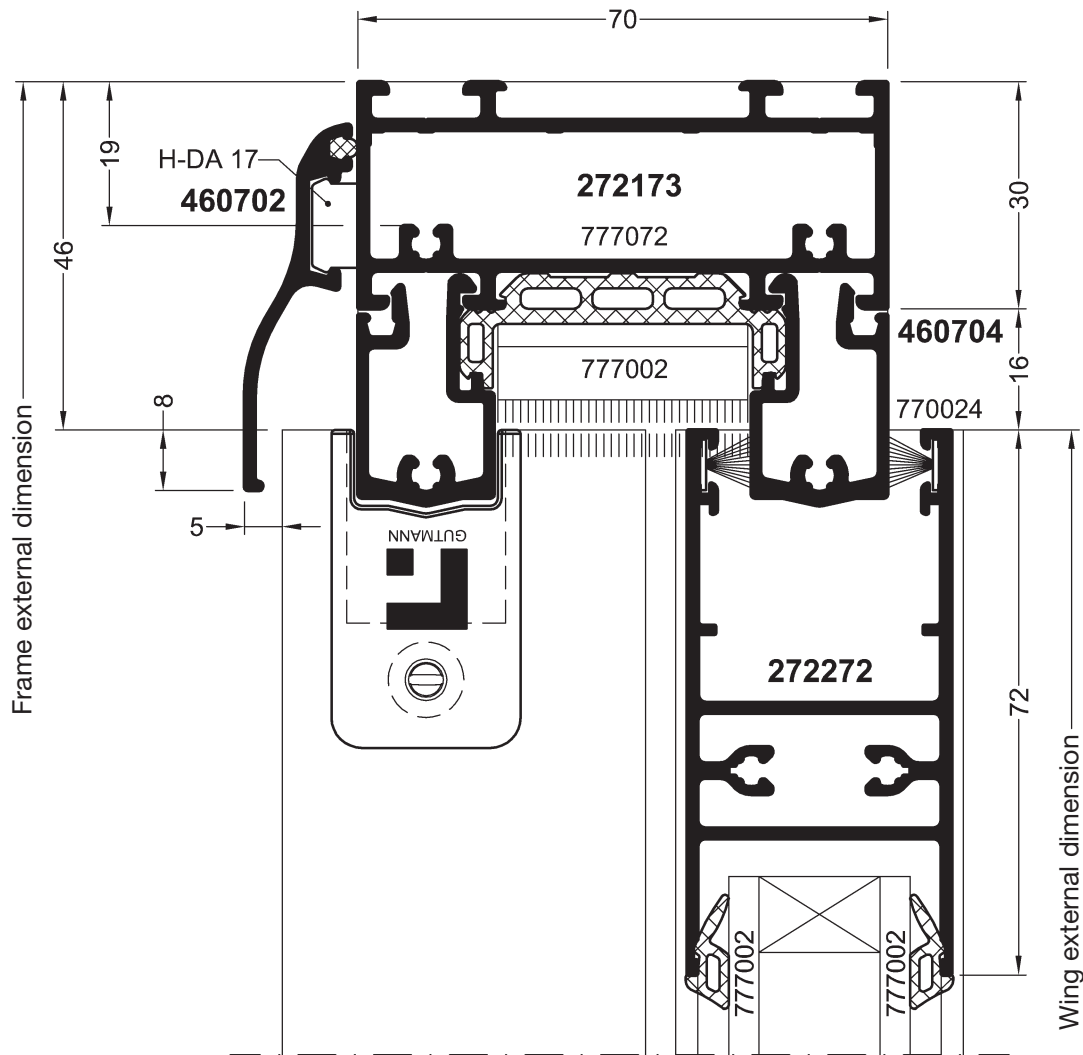

Serie	Bezeichnung	Symbol	Seite	Serie	Bezeichnung	Symbol	Seite
SC70	252142 two-way opening profile		7.1.04	SC70	272271 wing profile vertical		7.1.05
SC70	270173 frame profile		7.1.03	SC70	272272 wing profile horizontal		7.1.05
SC70	270175 frame profile vertical		7.1.03	SC70	272274 fly screen wing profile		7.1.06
SC70	270176 frame profile horizontal		7.1.03	SC70	460026 clip-on holder		7.1.06
SC70	270271 wing profile vertical		7.1.05	SC70	460034 additional profile		7.1.06
SC70	270276 wing profile horizontal		7.1.05	SC70	460701 additional to sash profile		7.1.06
SC70	272271 frame profile vertical		7.1.04	SC70	460702 cover rail		7.1.06
SC70	272172 frame profile horizontal		7.1.04	SC70	460703 additional to frame profile		7.1.03
SC70	270173 frame profile		7.1.04	SC70	460704 additional to frame profile		7.1.03
SC70	272174 fly screen frame profile		7.1.06				

Sliding window bottom intersection with fly screen

Sliding window above intersection with fly screen

SC70

Sliding System SC70

Sliding window bottom intersection

Sliding window left vertical intersection

Sliding window right vertical intersection

Sliding window opening 2, 3 and 4 tracks intersection

Opening for 4 tracks intersection

Sliding window above intersection

Sliding window bottom intersection with fly screen

Sliding window above intersection with fly screen