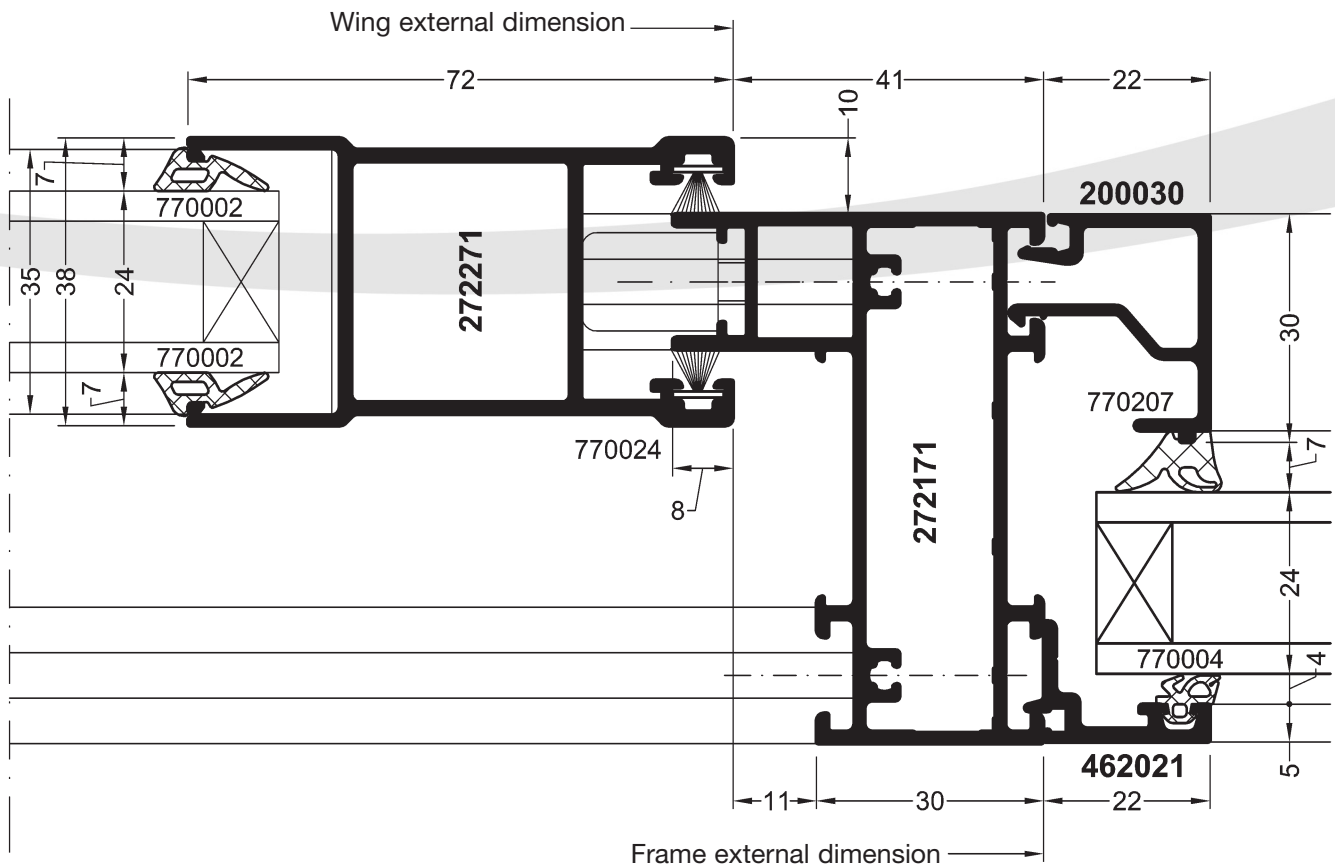

Serie	Bezeichnung	Symbol	Seite	Serie	Bezeichnung	Symbol	Seite
SC70	252142 two-way opening profile		7.1.04	SC70	272271 wing profile vertical		7.1.05
SC70	270173 frame profile		7.1.03	SC70	272272 wing profile horizontal		7.1.05
SC70	270175 frame profile vertical		7.1.03	SC70	272274 fly screen wing profile		7.1.06
SC70	270176 frame profile horizontal		7.1.03	SC70	460026 clip-on holder		7.1.06
SC70	270271 wing profile vertical		7.1.05	SC70	460034 additional profile		7.1.06
SC70	270276 wing profile horizontal		7.1.05	SC70	460701 additional to sash profile		7.1.06
SC70	272271 frame profile vertical		7.1.04	SC70	460702 cover rail		7.1.06
SC70	272172 frame profile horizontal		7.1.04	SC70	460703 additional to frame profile		7.1.03
SC70	270173 frame profile		7.1.04	SC70	460704 additional to frame profile		7.1.03
SC70	272174 fly screen frame profile		7.1.06				

Sliding window bottom intersection with fly screen

Sliding window above intersection with fly screen

SC70

Sliding System SC70

Sliding window bottom intersection

Sliding window left vertical intersection

Sliding window right vertical intersection

Sliding window opening 2, 3 and 4 tracks intersection

Opening for 4 tracks intersection

Sliding window above intersection

Sliding window bottom intersection with fly screen

Sliding window above intersection with fly screen