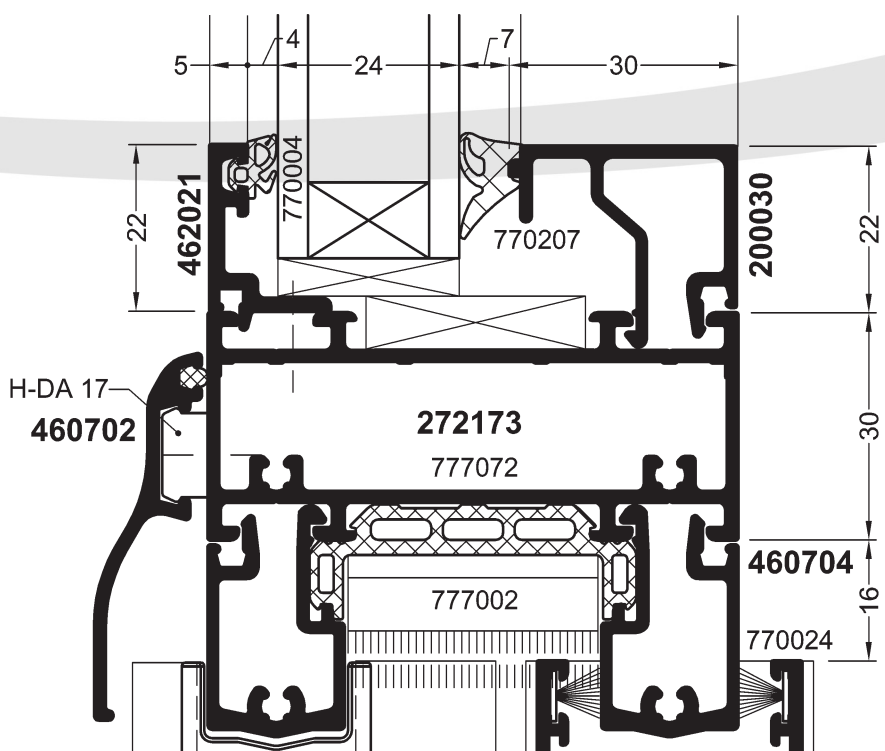

Serie	Bezeichnung	Symbol	Seite	Serie	Bezeichnung	Symbol	Seite
SC70	252142 two-way opening profile		7.1.04	SC70	272271 wing profile vertical		7.1.05
SC70	270173 frame profile		7.1.03	SC70	272272 wing profile horizontal		7.1.05
SC70	270175 frame profile vertical		7.1.03	SC70	272274 fly screen wing profile		7.1.06
SC70	270176 frame profile horizontal		7.1.03	SC70	460026 clip-on holder		7.1.06
SC70	270271 wing profile vertical		7.1.05	SC70	460034 additional profile		7.1.06
SC70	270276 wing profile horizontal		7.1.05	SC70	460701 additional to sash profile		7.1.06
SC70	272271 frame profile vertical		7.1.04	SC70	460702 cover rail		7.1.06
SC70	272172 frame profile horizontal		7.1.04	SC70	460703 additional to frame profile		7.1.03
SC70	270173 frame profile		7.1.04	SC70	460704 additional to frame profile		7.1.03
SC70	272174 fly screen frame profile		7.1.06				

Sliding window bottom intersection with fly screen

Sliding window above intersection with fly screen

SC70

Sliding System SC70

Sliding window bottom intersection

Sliding window left vertical intersection

Sliding window right vertical intersection

Sliding window opening 2, 3 and 4 tracks intersection

Opening for 4 tracks intersection

Sliding window above intersection

Sliding window bottom intersection with fly screen

Sliding window above intersection with fly screen