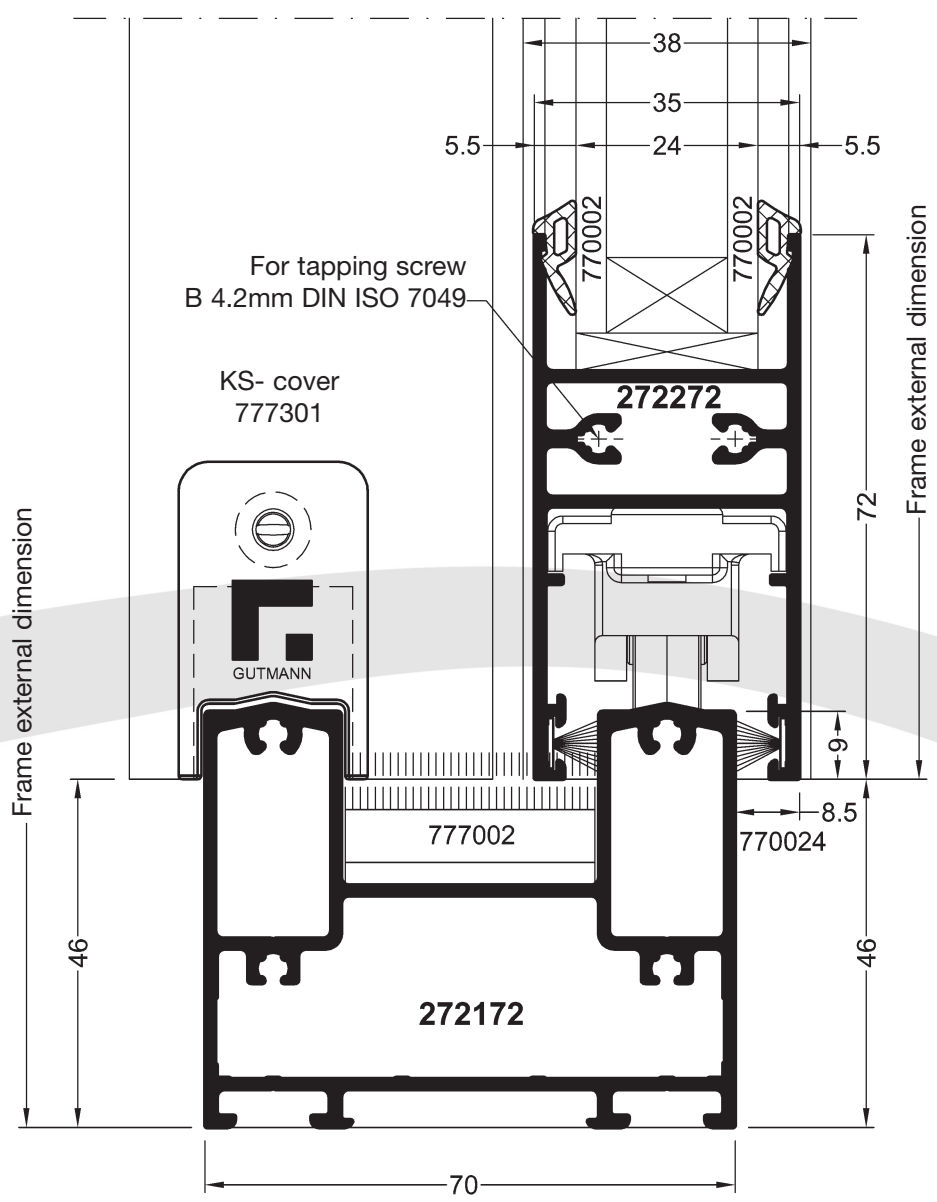

Serie	Bezeichnung	Symbol	Seite	Serie	Bezeichnung	Symbol	Seite
SC70	252142 two-way opening profile		7.1.04	SC70	272271 wing profile vertical		7.1.05
SC70	270173 frame profile		7.1.03	SC70	272272 wing profile horizontal		7.1.05
SC70	270175 frame profile vertical		7.1.03	SC70	272274 fly screen wing profile		7.1.06
SC70	270176 frame profile horizontal		7.1.03	SC70	460026 clip-on holder		7.1.06
SC70	270271 wing profile vertical		7.1.05	SC70	460034 additional profile		7.1.06
SC70	270276 wing profile horizontal		7.1.05	SC70	460701 additional to sash profile		7.1.06
SC70	272271 frame profile vertical		7.1.04	SC70	460702 cover rail		7.1.06
SC70	272172 frame profile horizontal		7.1.04	SC70	460703 additional to frame profile		7.1.03
SC70	270173 frame profile		7.1.04	SC70	460704 additional to frame profile		7.1.03
SC70	272174 fly screen frame profile		7.1.06				

Sliding window bottom intersection with fly screen

Sliding window above intersection with fly screen

SC70

Sliding System SC70

Sliding window bottom intersection

Sliding window left vertical intersection

Sliding window right vertical intersection

Sliding window opening 2, 3 and 4 tracks intersection

Opening for 4 tracks intersection

Sliding window above intersection

Sliding window bottom intersection with fly screen

Sliding window above intersection with fly screen