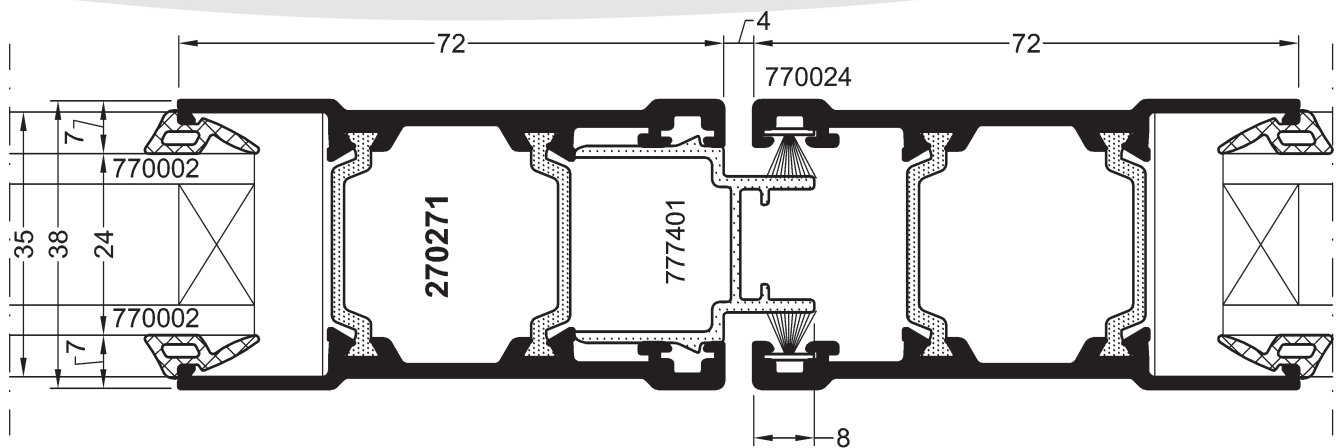

Serie	Bezeichnung	Symbol	Seite	Serie	Bezeichnung	Symbol	Seite
SC70	252142 two-way opening profile		7.1.04	SC70	272271 wing profile vertical		7.1.05
SC70	270173 frame profile		7.1.03	SC70	272272 wing profile horizontal		7.1.05
SC70	270175 frame profile vertical		7.1.03	SC70	272274 fly screen wing profile		7.1.06
SC70	270176 frame profile horizontal		7.1.03	SC70	460026 clip-on holder		7.1.06
SC70	270271 wing profile vertical		7.1.05	SC70	460034 additional profile		7.1.06
SC70	270276 wing profile horizontal		7.1.05	SC70	460701 additional to sash profile		7.1.06
SC70	272271 frame profile vertical		7.1.04	SC70	460702 cover rail		7.1.06
SC70	272172 frame profile horizontal		7.1.04	SC70	460703 additional to frame profile		7.1.03
SC70	270173 frame profile		7.1.04	SC70	460704 additional to frame profile		7.1.03
SC70	272174 fly screen frame profile		7.1.06				

Sliding window bottom intersection

Sliding above intersection

Sliding window vertical left intersection

Sliding window vertical right intersection

Sliding window opening 2,3 and 4 tracks intersection

Opening for 4 tracks intersection

Sliding window bottom intersection with fly screen

Sliding window above intersection with fly screen

SC70

Sliding System SC70

Sliding window bottom intersection

Sliding window left vertical intersection

Sliding window right vertical intersection

Sliding window opening 2, 3 and 4 tracks intersection

Opening for 4 tracks intersection

Sliding window above intersection

Sliding window bottom intersection with fly screen

Sliding window above intersection with fly screen