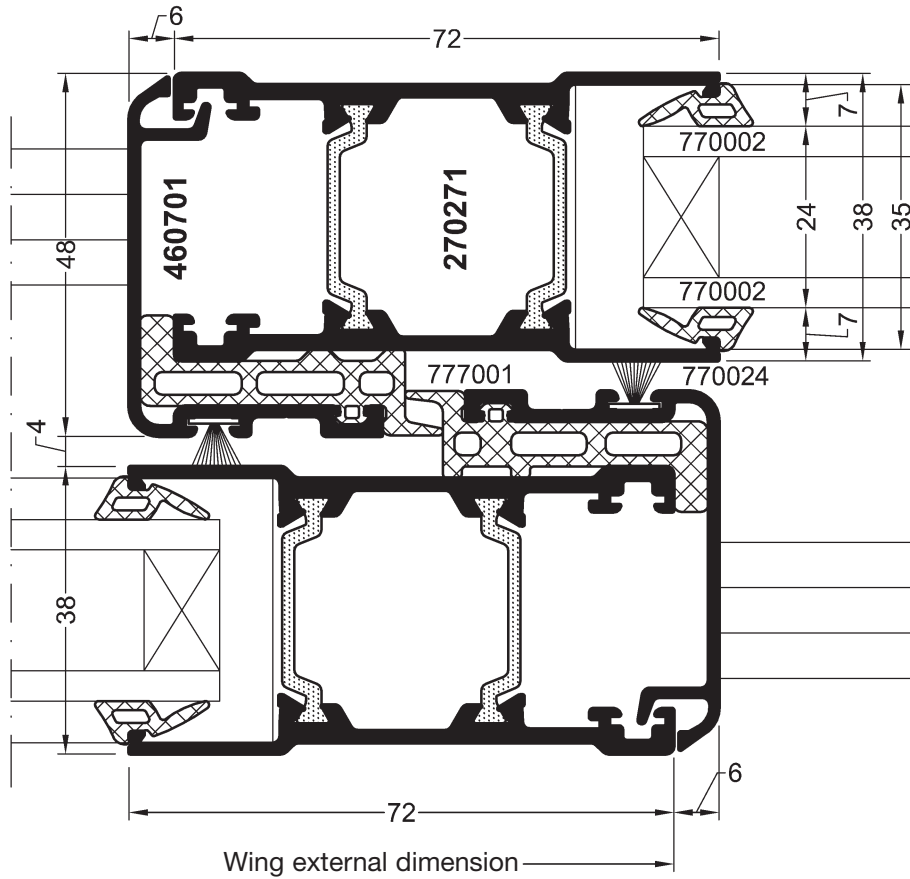

Serie	Bezeichnung	Symbol	Seite	Serie	Bezeichnung	Symbol	Seite
SC70	252142 two-way opening profile		7.1.04	SC70	272271 wing profile vertical		7.1.05
SC70	270173 frame profile		7.1.03	SC70	272272 wing profile horizontal		7.1.05
SC70	270175 frame profile vertical		7.1.03	SC70	272274 fly screen wing profile		7.1.06
SC70	270176 frame profile horizontal		7.1.03	SC70	460026 clip-on holder		7.1.06
SC70	270271 wing profile vertical		7.1.05	SC70	460034 additional profile		7.1.06
SC70	270276 wing profile horizontal		7.1.05	SC70	460701 additional to sash profile		7.1.06
SC70	272271 frame profile vertical		7.1.04	SC70	460702 cover rail		7.1.06
SC70	272172 frame profile horizontal		7.1.04	SC70	460703 additional to frame profile		7.1.03
SC70	270173 frame profile		7.1.04	SC70	460704 additional to frame profile		7.1.03
SC70	272174 fly screen frame profile		7.1.06				

Sliding window bottom intersection

Sliding above intersection

Sliding window vertical left intersection

Sliding window vertical right intersection

Sliding window opening 2,3 and 4 tracks intersection

Opening for 4 tracks intersection

Sliding window bottom intersection with fly screen

Sliding window above intersection with fly screen

SC70

Sliding System SC70

Sliding window bottom intersection

Sliding window left vertical intersection

Sliding window right vertical intersection

Sliding window opening 2, 3 and 4 tracks intersection

Opening for 4 tracks intersection

Sliding window above intersection

Sliding window bottom intersection with fly screen

Sliding window above intersection with fly screen