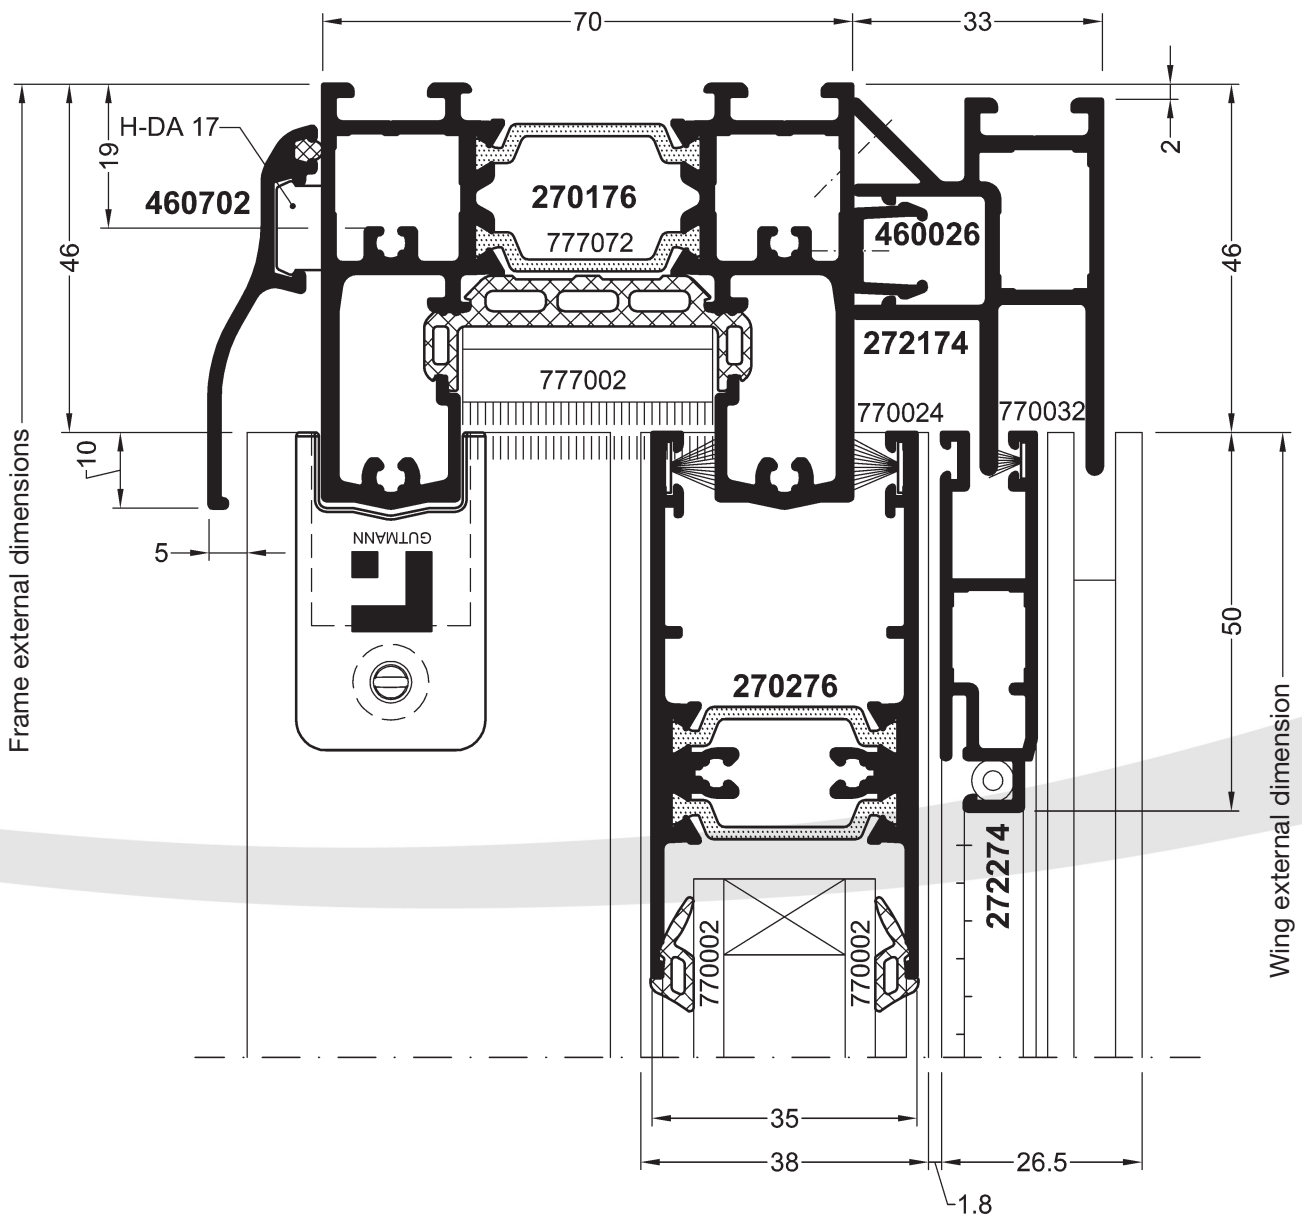

Serie	Bezeichnung	Symbol	Seite	Serie	Bezeichnung	Symbol	Seite
SC70	252142 two-way opening profile		7.1.04	SC70	272271 wing profile vertical		7.1.05
SC70	270173 frame profile		7.1.03	SC70	272272 wing profile horizontal		7.1.05
SC70	270175 frame profile vertical		7.1.03	SC70	272274 fly screen wing profile		7.1.06
SC70	270176 frame profile horizontal		7.1.03	SC70	460026 clip-on holder		7.1.06
SC70	270271 wing profile vertical		7.1.05	SC70	460034 additional profile		7.1.06
SC70	270276 wing profile horizontal		7.1.05	SC70	460701 additional to sash profile		7.1.06
SC70	272271 frame profile vertical		7.1.04	SC70	460702 cover rail		7.1.06
SC70	272172 frame profile horizontal		7.1.04	SC70	460703 additional to frame profile		7.1.03
SC70	270173 frame profile		7.1.04	SC70	460704 additional to frame profile		7.1.03
SC70	272174 fly screen frame profile		7.1.06				

Sliding window bottom intersection

Sliding above intersection

Sliding window vertical left intersection

Sliding window vertical right intersection

Sliding window opening 2,3 and 4 tracks intersection

Opening for 4 tracks intersection

Sliding window bottom intersection with fly screen

Sliding window above intersection with fly screen

SC70

Sliding System SC70

Sliding window bottom intersection

Sliding window left vertical intersection

Sliding window right vertical intersection

Sliding window opening 2, 3 and 4 tracks intersection

Opening for 4 tracks intersection

Sliding window above intersection

Sliding window bottom intersection with fly screen

Sliding window above intersection with fly screen