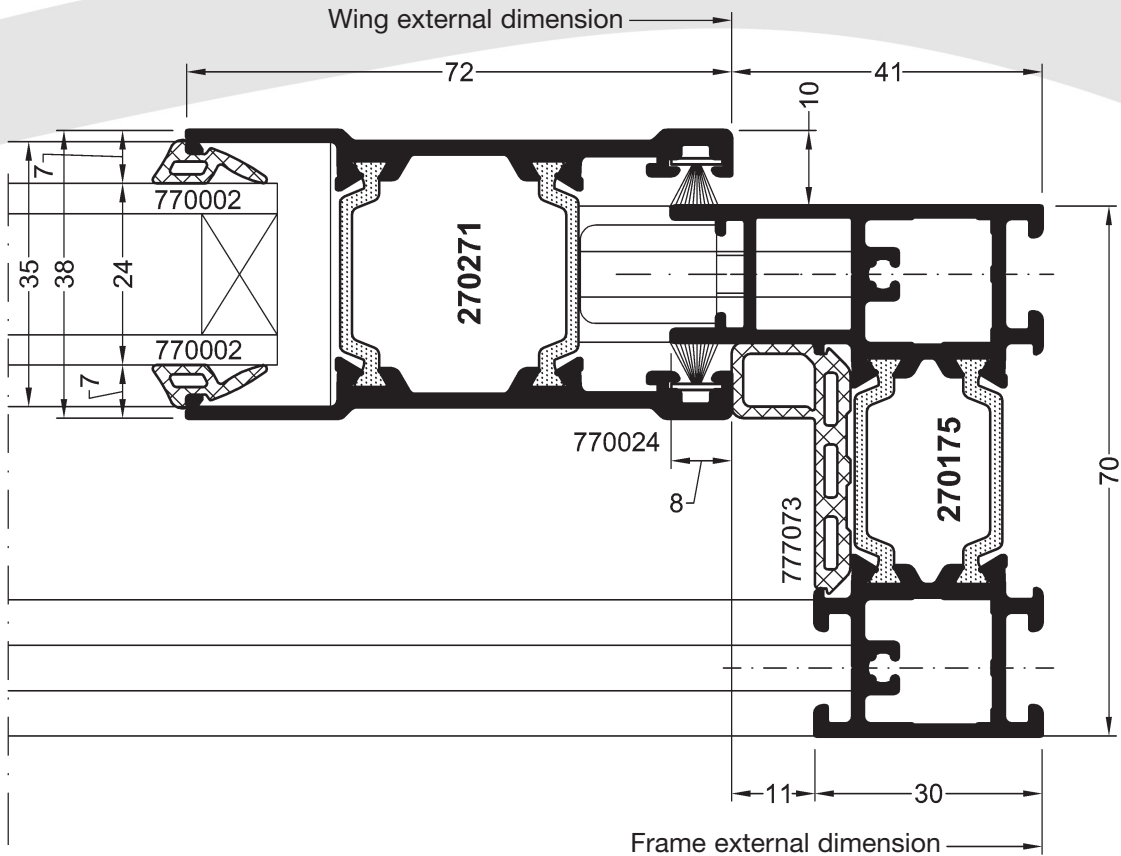

Serie	Bezeichnung	Symbol	Seite	Serie	Bezeichnung	Symbol	Seite
SC70	252142 two-way opening profile		7.1.04	SC70	272271 wing profile vertical		7.1.05
SC70	270173 frame profile		7.1.03	SC70	272272 wing profile horizontal		7.1.05
SC70	270175 frame profile vertical		7.1.03	SC70	272274 fly screen wing profile		7.1.06
SC70	270176 frame profile horizontal		7.1.03	SC70	460026 clip-on holder		7.1.06
SC70	270271 wing profile vertical		7.1.05	SC70	460034 additional profile		7.1.06
SC70	270276 wing profile horizontal		7.1.05	SC70	460701 additional to sash profile		7.1.06
SC70	272271 frame profile vertical		7.1.04	SC70	460702 cover rail		7.1.06
SC70	272172 frame profile horizontal		7.1.04	SC70	460703 additional to frame profile		7.1.03
SC70	270173 frame profile		7.1.04	SC70	460704 additional to frame profile		7.1.03
SC70	272174 fly screen frame profile		7.1.06				

Sliding window bottom intersection

Sliding above intersection

Sliding window vertical left intersection

Sliding window vertical right intersection

Sliding window opening 2,3 and 4 tracks intersection

Opening for 4 tracks intersection

Sliding window bottom intersection with fly screen

Sliding window above intersection with fly screen

SC70

Sliding System SC70

Sliding window bottom intersection

Sliding window left vertical intersection

Sliding window right vertical intersection