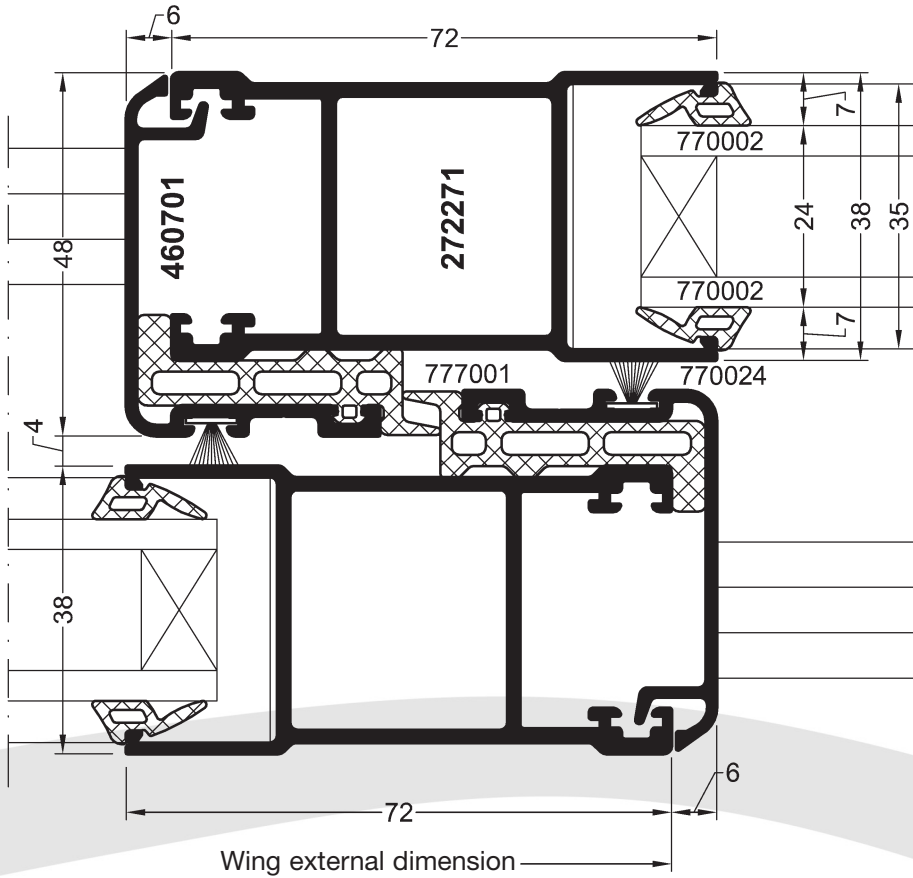

Serie	Bezeichnung	Symbol	Seite	Serie	Bezeichnung	Symbol	Seite
SC70	252142 two-way opening profile		7.1.04	SC70	272271 wing profile vertical		7.1.05
SC70	270173 frame profile		7.1.03	SC70	272272 wing profile horizontal		7.1.05
SC70	270175 frame profile vertical		7.1.03	SC70	272274 fly screen wing profile		7.1.06
SC70	270176 frame profile horizontal		7.1.03	SC70	460026 clip-on holder		7.1.06
SC70	270271 wing profile vertical		7.1.05	SC70	460034 additional profile		7.1.06
SC70	270276 wing profile horizontal		7.1.05	SC70	460701 additional to sash profile		7.1.06
SC70	272271 frame profile vertical		7.1.04	SC70	460702 cover rail		7.1.06
SC70	272172 frame profile horizontal		7.1.04	SC70	460703 additional to frame profile		7.1.03
SC70	270173 frame profile		7.1.04	SC70	460704 additional to frame profile		7.1.03
SC70	272174 fly screen frame profile		7.1.06				

Sliding window bottom intersection with fly screen

Sliding window above intersection with fly screen

SC70

Sliding System SC70

Sliding window bottom intersection

Sliding window left vertical intersection

Sliding window right vertical intersection

Sliding window opening 2, 3 and 4 tracks intersection

Opening for 4 tracks intersection

Sliding window above intersection

Sliding window bottom intersection with fly screen

Sliding window above intersection with fly screen